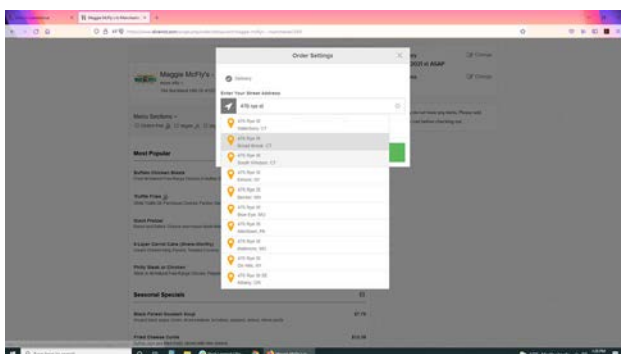

# Visit DineInSports.com

Find your Game on the schedule or Select the location where your team is playing.

Find your Game on the schedule and click on Order Food to Field for local delivery options. If you are staying at a Hotel, we can deliver there too! Just click Order Food to Hotel.

Find your location and click on View Restaurants for local delivery options near the field or venue.

Select from the available restaurants.

Choose your hotel and select from the list of available restaurants.