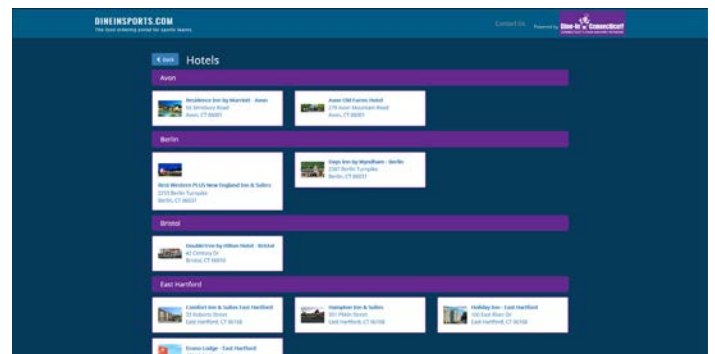

# Visit DineInSports.com

Find your Game on the schedule or Select the location where your team is playing.

Find your Game on the schedule and click on Order Food to Field for local delivery options. If you are staying at a Hotel, we can deliver there too! Just click Order Food to Hotel.

Find your location and click on View Restaurants for local delivery options near the field or venue.

Select from the available restaurants.

Choose your hotel and select from the list of available restaurants.