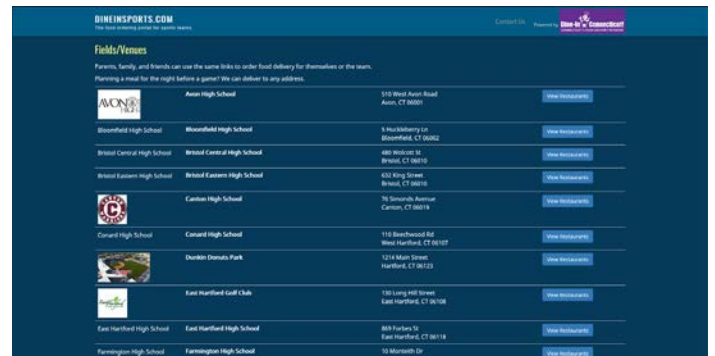

# Visit DineInSports.com

Find your Game on the schedule or Select the location where your team is playing.

Find your Game on the schedule and click on Order Food to Field for local delivery options. If you are staying at a Hotel, we can deliver there too! Just click Order Food to Hotel.