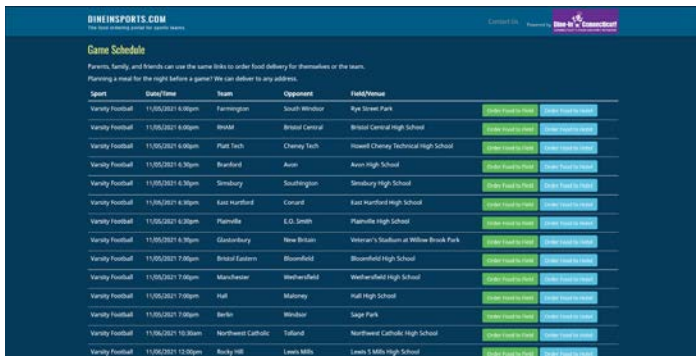

# Visit DineInSports.com

Find your Game on the schedule or Select the location where your team is playing.

Find your Game on the schedule and click on Order Food to Field for local delivery options. If you are staying at a Hotel, we can deliver there too! Just click Order Food to Hotel.